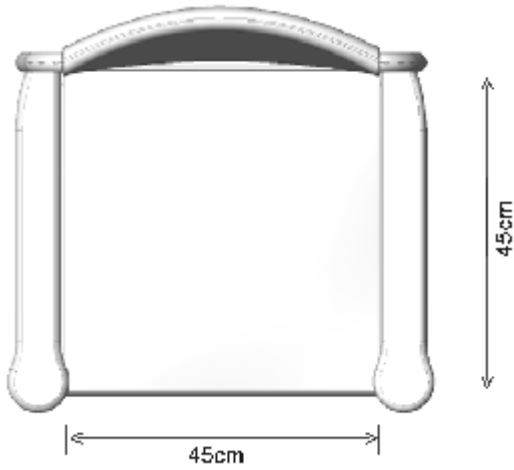

# PRODUCT DRAWING

Description: **Royale Flushing Commode**

Code: **55001**

Toilet bowl is approximately 15cm deep.

Product weight	21.7-kg. (shipping weight: 25-kg)
Maximum user weight	190 kg.