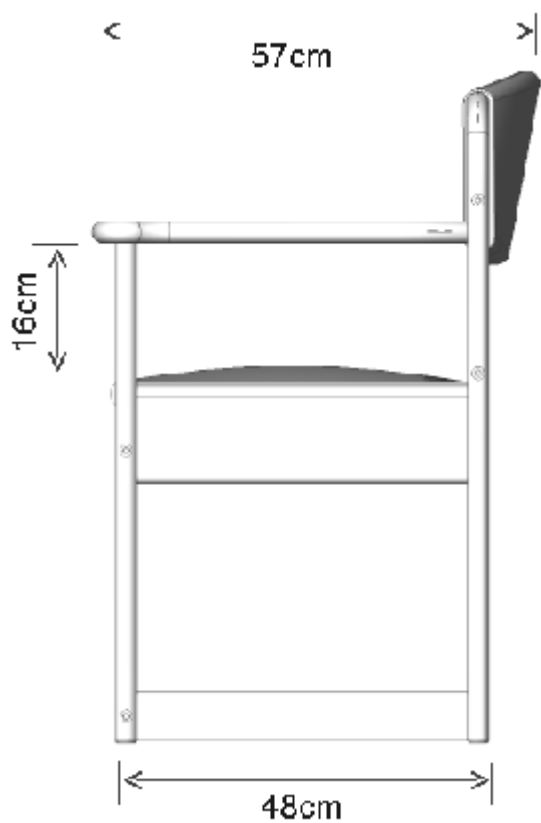

# PRODUCT DRAWING

Description: **Royale Flushing Commode**

Code: **55001**

Toilet bowl is approximately 15cm deep.

Product weight	21.7-kg. (shipping weight: 25-kg)
Maximum user weight	190 kg.