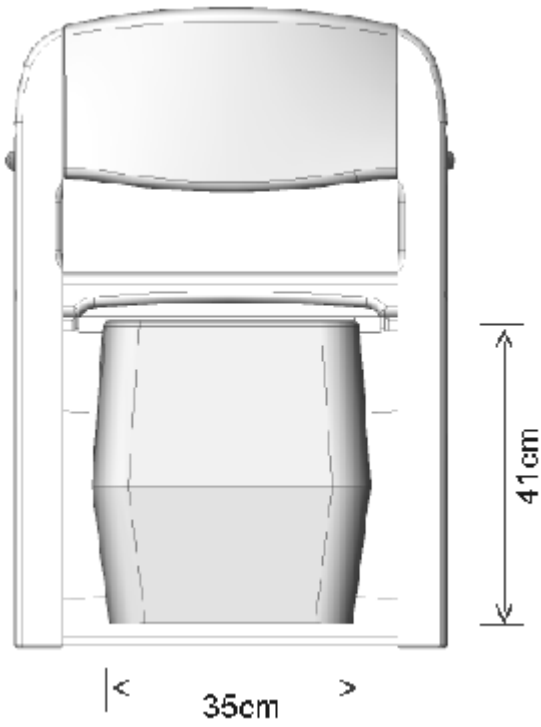

# PRODUCT DRAWING

Description: **Royale Flushing Commode**

Code: **55001**

Toilet bowl is approximately 15cm deep.

Product weight	21.7-kg. (shipping weight: 25-kg)
Maximum user weight	190 kg.