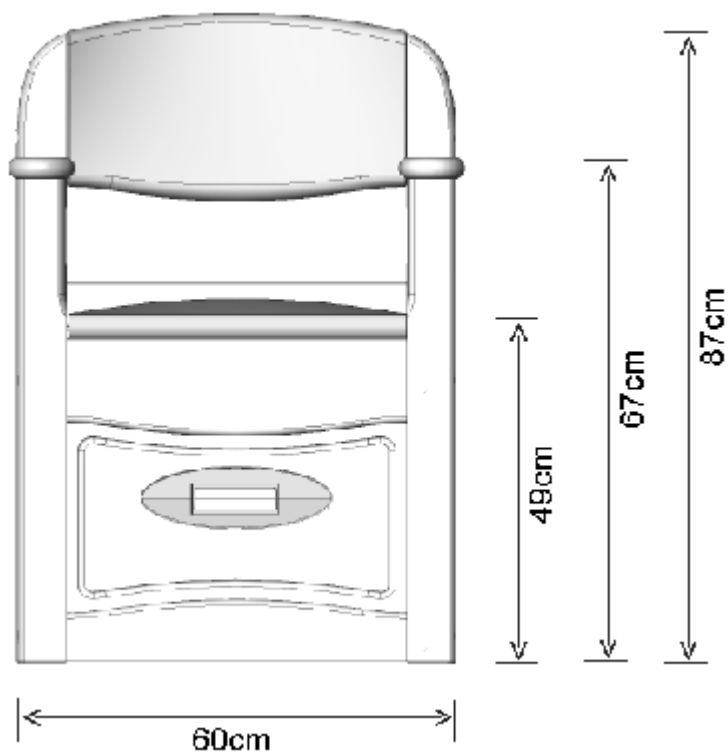

# PRODUCT DRAWING

Description: **Royale Flushing Commode**

Code: **55001**

Toilet bowl is approximately 15cm deep.

Product weight	21.7-kg. (shipping weight: 25-kg)
Maximum user weight	190 kg.