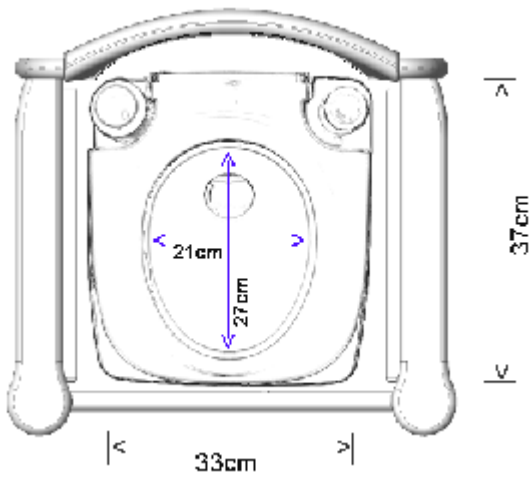

# PRODUCT DRAWING

Description: **Royale Flushing Commode**

Code: **55001**

Toilet bowl is approximately 15cm deep.

Product weight	21.7-kg. (shipping weight: 25-kg)
Maximum user weight	190 kg.