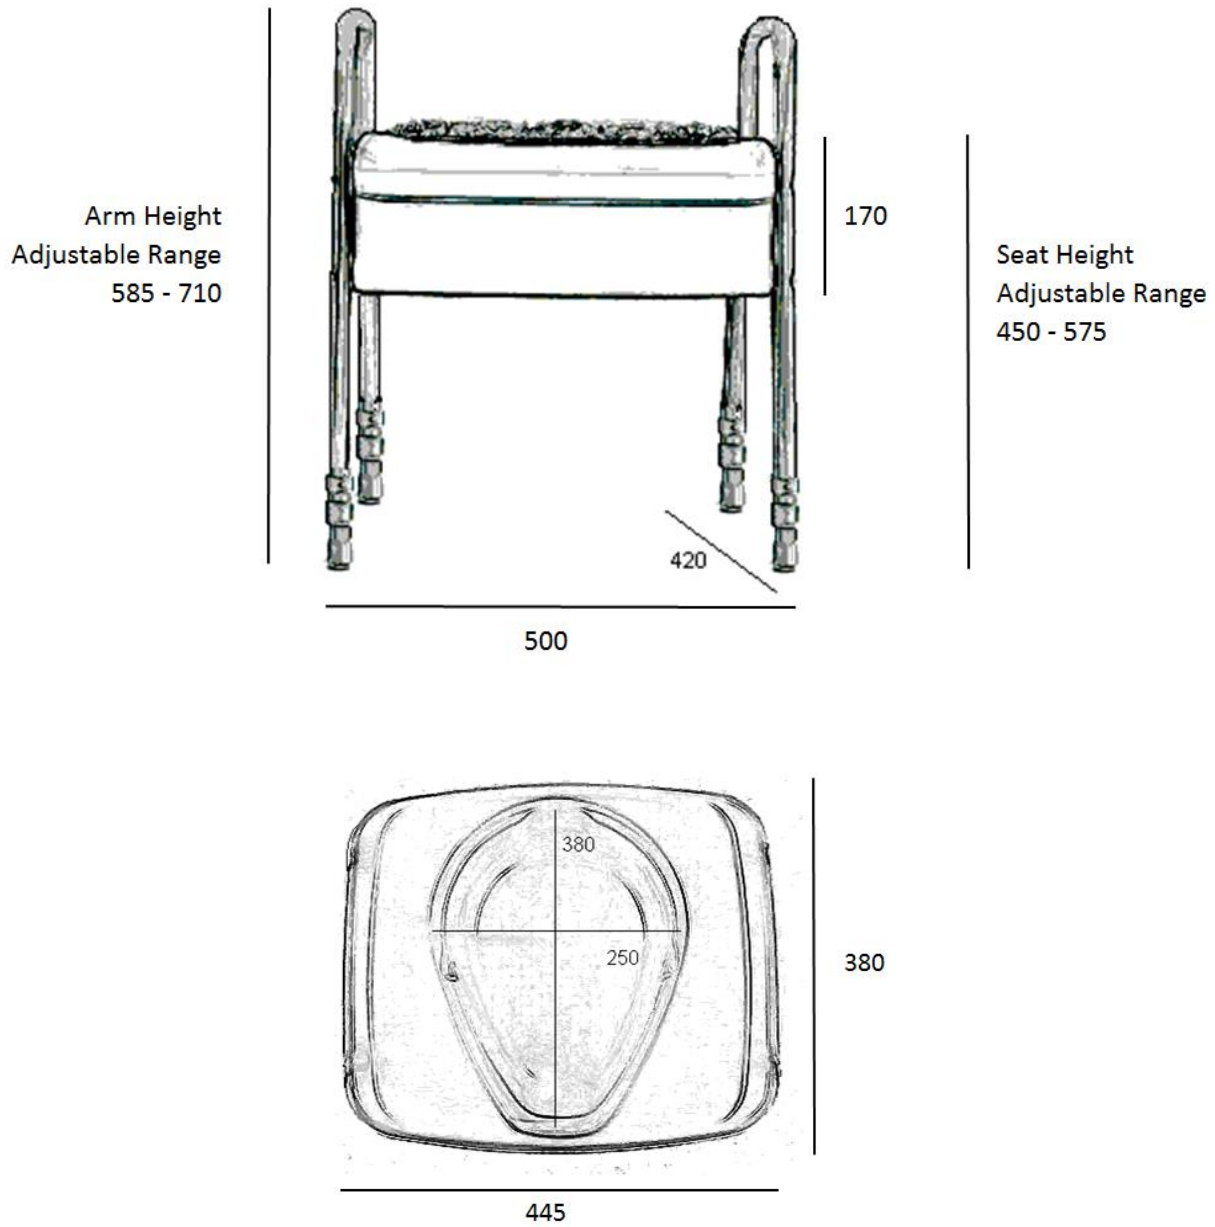

PRODUCT DRAWINGDescription: **Ashby Commode Stool**Code: **6247/OA**

Product weight	6.5 kg. (shipping weight: 7.6 kg.)
Maximum user weight	160 kg.