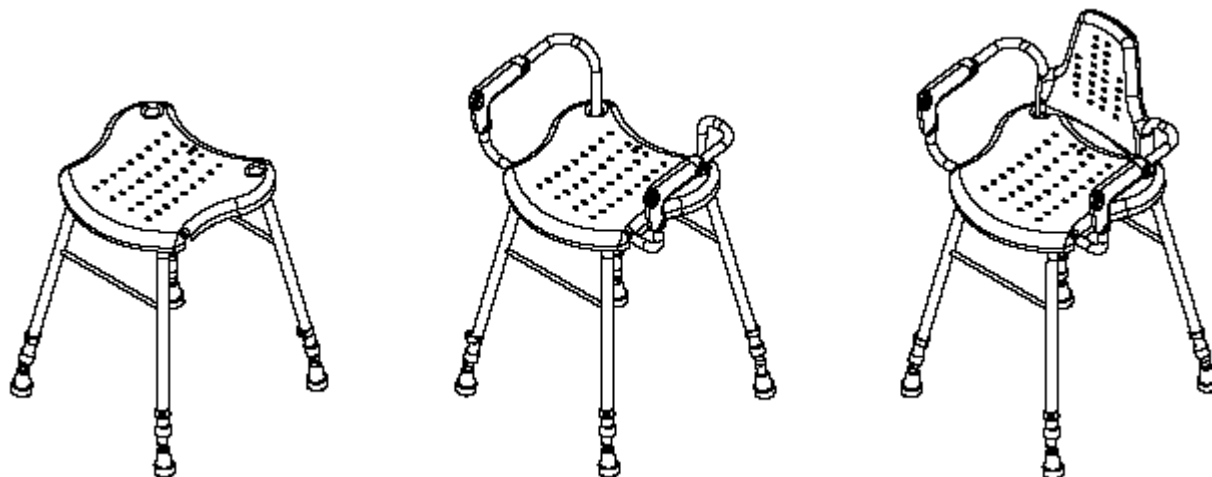

---

**PRODUCT DRAWING**

---

Description: Prima Modular Perching Stool Steel

Code: 66153

---

<b>Overall Height</b>	800 to 950mm
<b>Overall Width (with arms)</b>	530mm
<b>Foot Print (W x D)</b>	430 x 480mm to 490 x 540mm (depending on leg adjustment)
<b>Seat Height Adjustment</b>	480 to 630mm
<b>Armrest Height</b>	630 to 780mm
<b>Seat Width</b>	400mm
<b>Seat Depth</b>	310mm
<b>Shipping Weight</b>	5.75 kg
<b>Max User Weight</b>	190kg