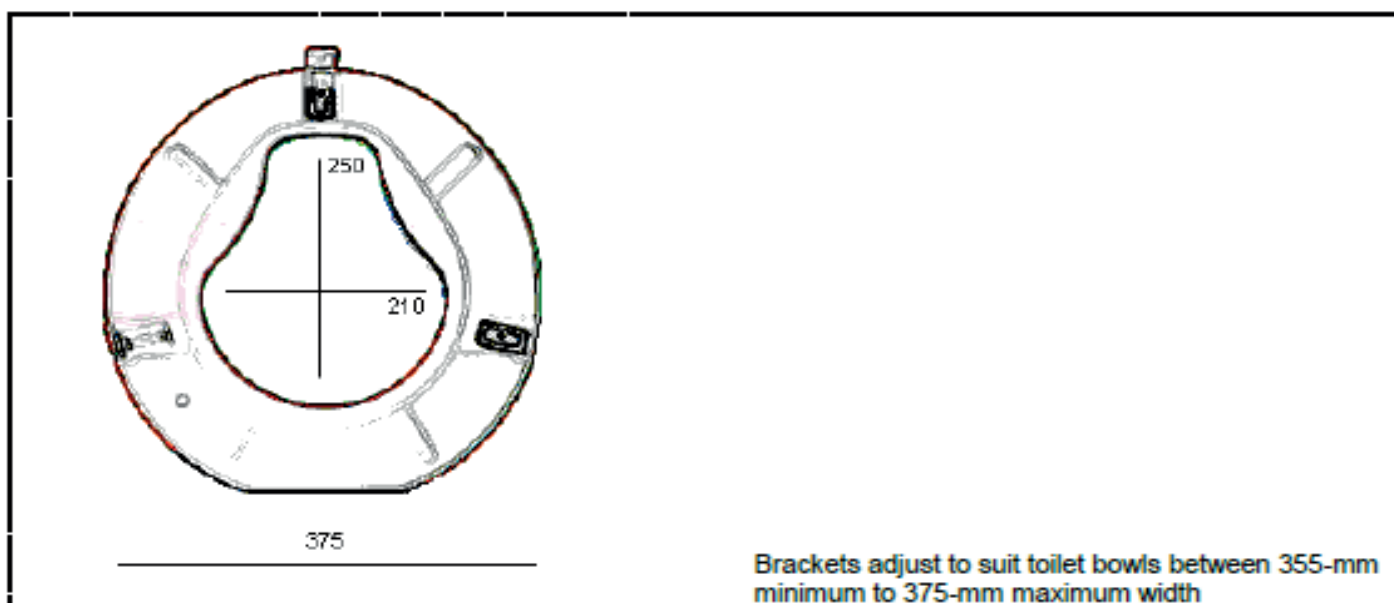

## PRODUCT DRAWING

Description: Ashby Raised Toilet Seat - 15cm standard

Code: 6206

Product weight 1.9 kg. (shipping weight: 2.275 kg.)  
Maximum user weight 190 kg.