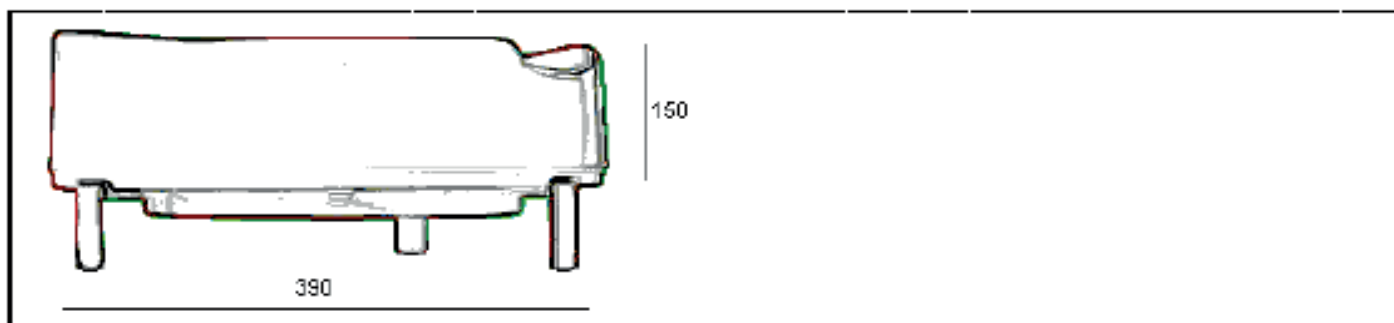

## PRODUCT DRAWING

Description: Ashby Raised Toilet Seat - 15cm standard

Code: 6206

Product weight 1.9 kg. (shipping weight: 2.275 kg.)  
Maximum user weight 190 kg.