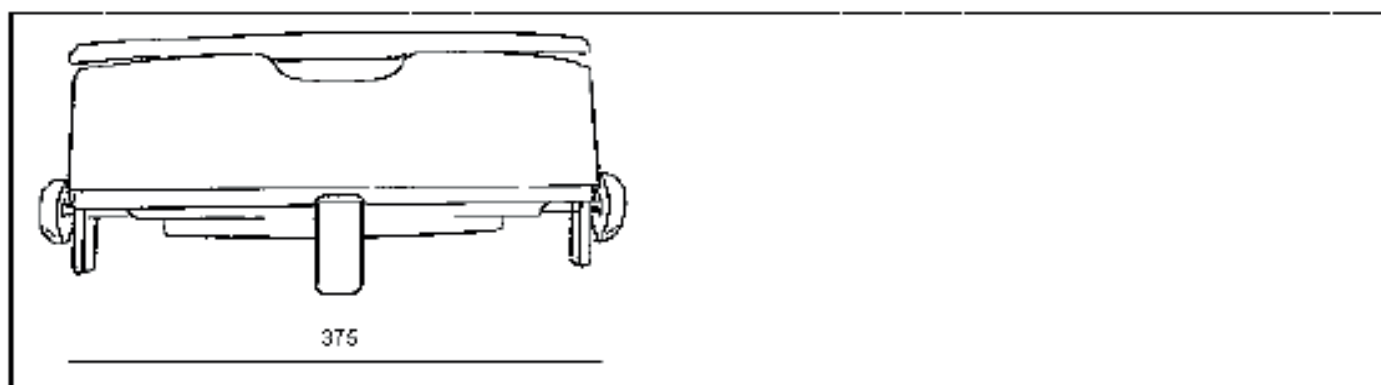

PRODUCT DRAWING

Description: Ashby Raised Toilet Seat - 10cm deluxe

Code: 6224

Product weight 1.3 kg. (shipping weight: 1.675 kg.)
Maximum user weight 190 kg.