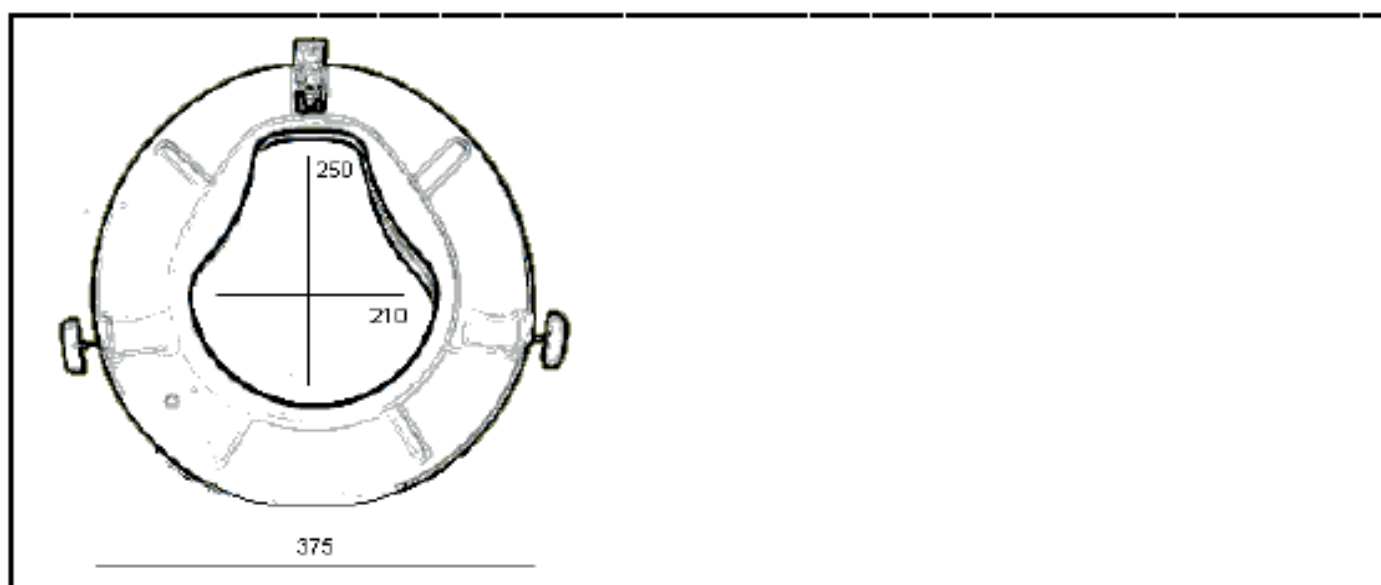

PRODUCT DRAWING

Description: Ashby Raised Toilet Seat - 10cm deluxe

Code: 6224

Product weight 1.3 kg. (shipping weight: 1.675 kg.)
Maximum user weight 190 kg.