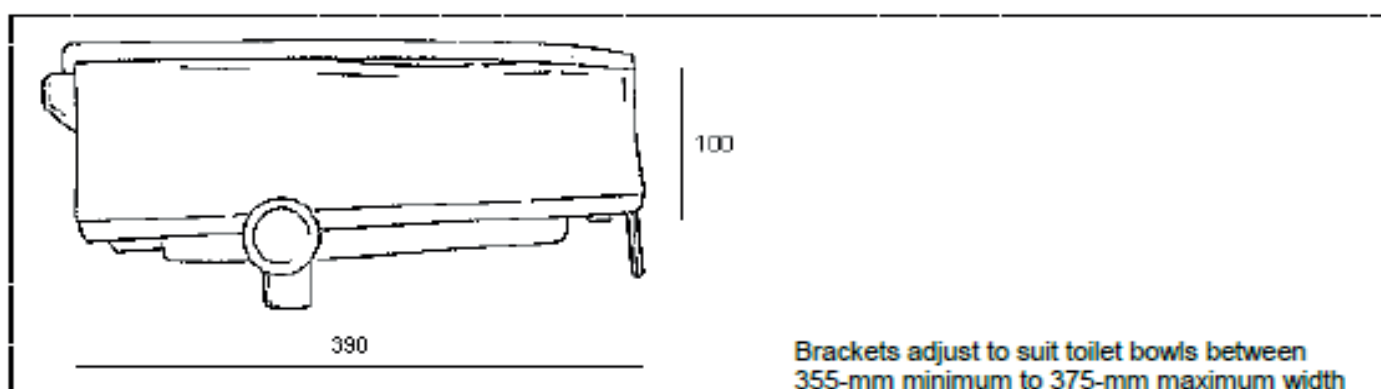

PRODUCT DRAWING

Description: Ashby Raised Toilet Seat - 10cm deluxe

Code: 6224

Product weight 1.3 kg. (shipping weight: 1.675 kg.)
Maximum user weight 190 kg.